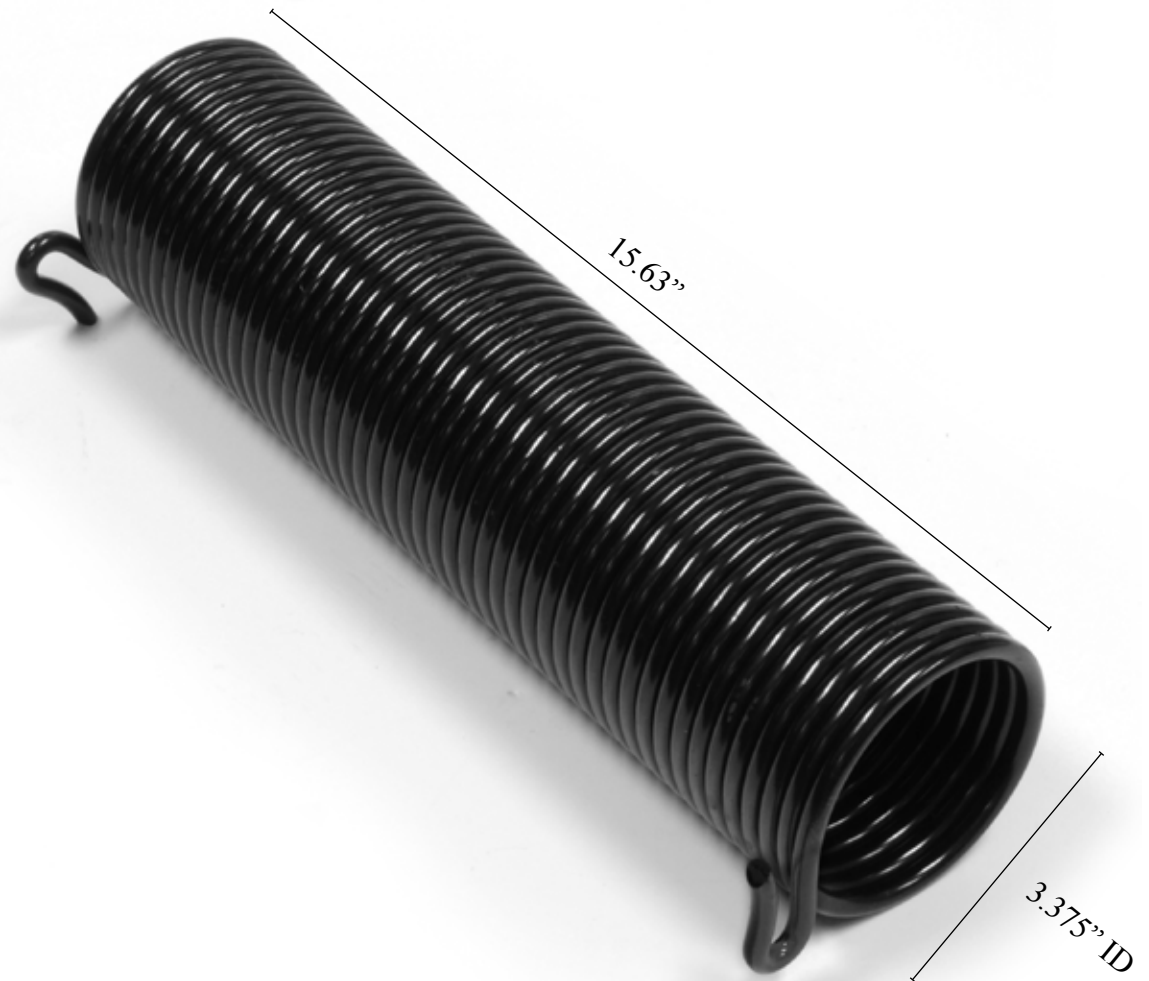

EP3 coated replacement spring (left side)

For 988 doors, left/right is determined while standing outside the structure looking at the door. This is reverse of the method for all other Trac-Rite products.

For 988 doors:

Width range: 10'0" to 14'11" and 15'0" to 16'0"

Height range: 7'10" to 16'2"

Refer to Trac-Rite Spring Replacement Guide Table for greater application detail.

	OEM Replacement
Wire Diameter	.3125"
Inside Diameter	3.375"
Nominal Length	15.63"
No. of Coils	49
Inch Number Per Turn (IPPT)	159

Corresponding right side spring is 650111, center is 600961

THIS DRAWING AND ALL PARTS THEREOF ARE THE EXCLUSIVE PROPERTY OF TRAC-RITE DOOR, INC. AND MAY NOT BE REPRODUCED IN WHOLE OR IN PART WITHOUT WRITTEN PERMISSION.