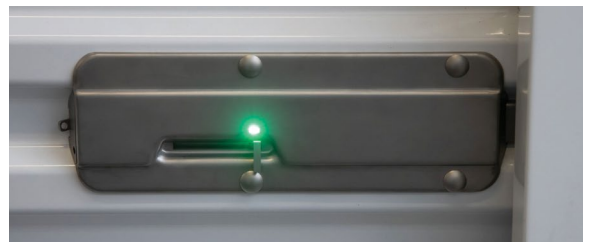

Passport Locking Solution

The Passport self-storage locking solution from Onity is a secure and reliable ecosystem designed to meet the needs of self-storage facilities and tenants.

Passport Lock

The compact, easy-to-install lock is designed thoughtfully with the installer's time in mind.

DirectKey™ Mobile Access Technology

Onity's leading-edge DirectKey technology provides tenants and self-storage properties a convenient, contactless communication between a smartphone and Passport locks via Bluetooth technology.

Passport Lock

Specifications

		Passport Lock
		
Mechanical Specifications	Construction	Stainless steel housing; Fits most common roll up doors; Reversible, can be installed on either left- or right-hand doors; 2- and 4-bolt options to match existing hole patterns, no drilling through doors; Utilizes the same mounting locations of existing locks*; No exposed hardware outside the unit; Attack-resistant latch; Battery powered; Fast open reaction time, no need for tap-to-wake; LED indication for visual communication of latch and errors
	Power	3-year battery life*, field-replaceable; Separate battery compartment (can only be accessed by an authorized person); Auxiliary power adapter option
	Environmental Ratings	Operating temperature -20°C to 70°C; IP53: protection against dust and direct light pressure jets; Corrosion-resistant
	Regulatory Compliance	FCC, ISED; Prop 65 Compliant
	Unit Weight	2.2 lbs.
	Unit Dimensions	12.35 in. L x 3.65 in. H
	Warranty	1 year limited warranty
Security Features	AES-128 encryption; 30-second attach resistance; Doors remain lock during attack; Bolts not accessible from outside of the unit; Provisioning and revoking mobile credentials at any time; Audit trail; Event notification**	