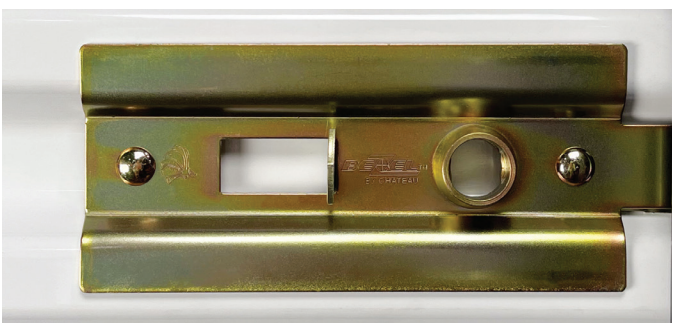

Trac-Rite SpaceGuard Latch* (STANDARD)

Part #506556

SpaceGuard
Cylinder Lock
Part #502705

Trac-Rite 2 Hole Stainless Steel Latch

Part #506555

Guardian II
Cylinder Lock
Part #502710

Chateau C-487B-4SS-BK-SGL Latch

Part #502655

Chateau Bezel Lock
Part #502659

Chateau C-GR-2-S Latch

Part #502667

Chateau C-DL-2 Latch

Part #502656

S586X-ZINC Latch

Part #502780

S586X-STAINLESS STEEL Latch

Part #502781

S586XB-ZINC Latch

Part #502782

S586XB-STAINLESS STEEL Latch

Part #502783

Chateau C-487-BP-B-SGL Latch

Part #502664

Chateau Bezel Lock
Part #502659

**Trac-Rite Interior Latch Kit
(left & right latch included in kit)**

Part #521226